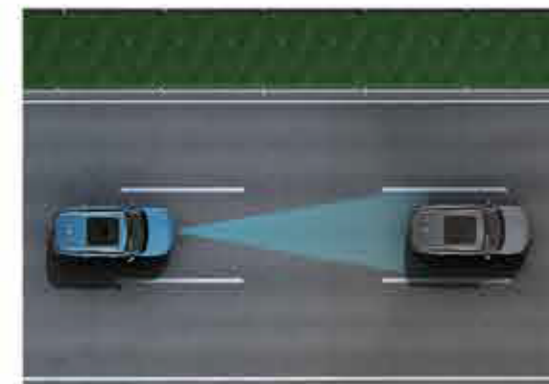

# SMART SAFETY

Careful and considerate protection

The integration of 360 ° view automatic parking, full-speed adaptive cruise control, collision warning and other functions offer you intelligent and safe driving.

FULLY AUTOMATIC PARKING

360 PANORAMIC IMAGE

ADAPTIVE CRUISE CONTROL

6 AIRBAGS

HIGH STRENGTH STEEL BODY

***JOLION***  
The future of ***SUV***  
is *here*

**H A V A L**